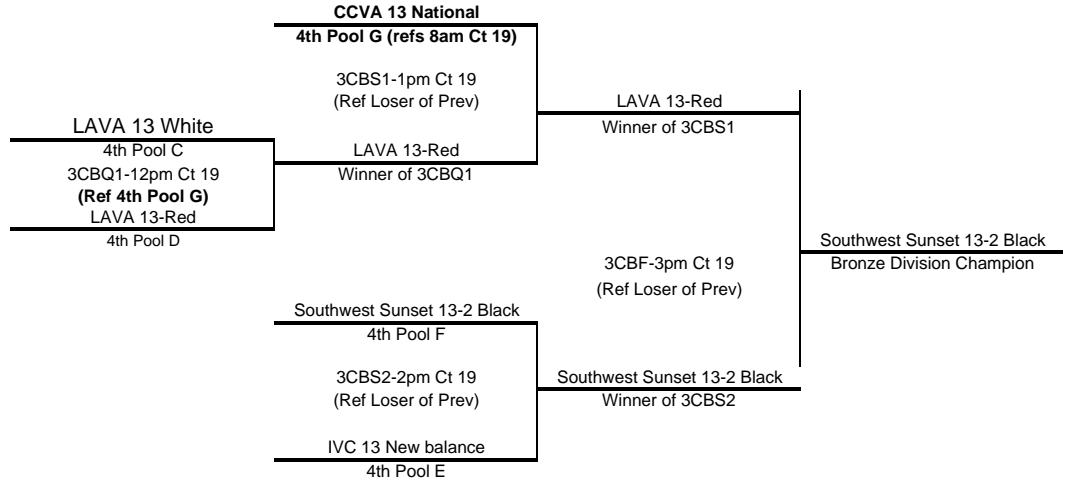

13 Club 1st Round Crossover Matches-Saturday

**13 Club Bracket Play and Consolation Matches Schedule-Sunday
Gold Bracket**

Silver Bracket

Bronze Bracket

13 Club results

| | Team Name | Team Code |
|------------------|--------------------------------|-------------|
| Gold Champions | 1 OVA 13 Asics | FJ3OVAVB1FL |
| | 2 Southwest Sunset 13-1 Black | FJ0SWSUN1FL |
| | 3 Pinellas Heat 13 Elite | FJ3PHEAT1FL |
| | 3 Suncoast 13-1 | FJ0SCVBC1FL |
| | 5 13 Mizuno | FJ3RICKY1FL |
| | 5 Cape Coast 13 National | FJ3CAPCO1FL |
| | 5 Gainesville Juniors 13 Black | FJ3GJVBC1FL |
| | 5 Tampa United 13 National | FJ3UNITE1FL |
| | 9 Treasure Coast 13 Blue | FJ3TRCST1FL |
| | 9 Champions 13U Regional | FJ3CHVBC2FL |
| | 9 Pinellas Heat 13 Regional | FJ3PHEAT2FL |
| | 9 Hernando Juniors 13-1 | FJ3HJVBC1FL |
| | 9 Gulf Coast 13 Cardinal | FJ3GLFCO1FL |
| | 9 OVA 13 National | FJ3OVAVB2FL |
| Silver Champions | 15 Tampa United 13 Regional | FJ3UNITE2FL |
| | 16 Fort Myers 13-Blue | FJ3FMVBA1FL |
| | 17 Brandon Sparks 13 Blue | FJ3SPARK1FL |
| | 17 Mizuno Bombers 13 Black | FJ3BOMBR1FL |
| | 19 NVA 13 Blue | FJ3NAPVA1FL |
| | 19 Gulf Coast 13 Navy | FJ3GLFCO2FL |
| 19 Suncoast 13-2 | FJ0SCVBC2FL | |
| Bronze Champions | 22 Southwest Sunset 13-2 Black | FJ3SWSUN2FL |
| | 23 LAVA 13 RED | FJ3LAVAV1FL |
| | 24 CCVA 13 National | FJ3CCVAF1FL |
| | 24 IVC 13-New Balance | FJ3IVCVB1FL |
| | 25 LAVA 13 WHITE | FJ3LAVAV2FL |