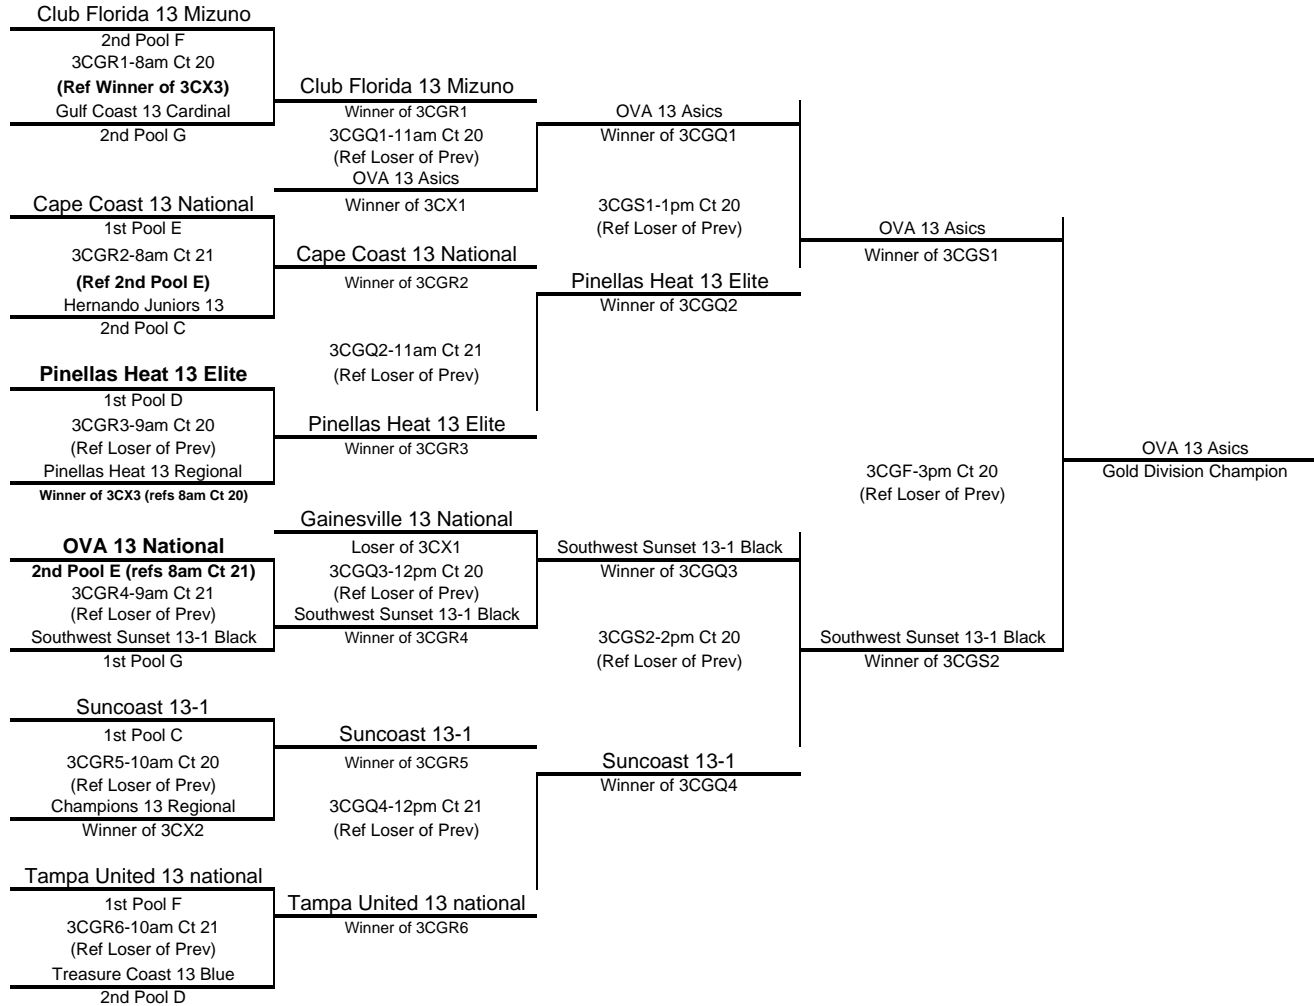

**13 Club Bracket Play and Consolation Matches Schedule-Sunday
Gold Bracket**