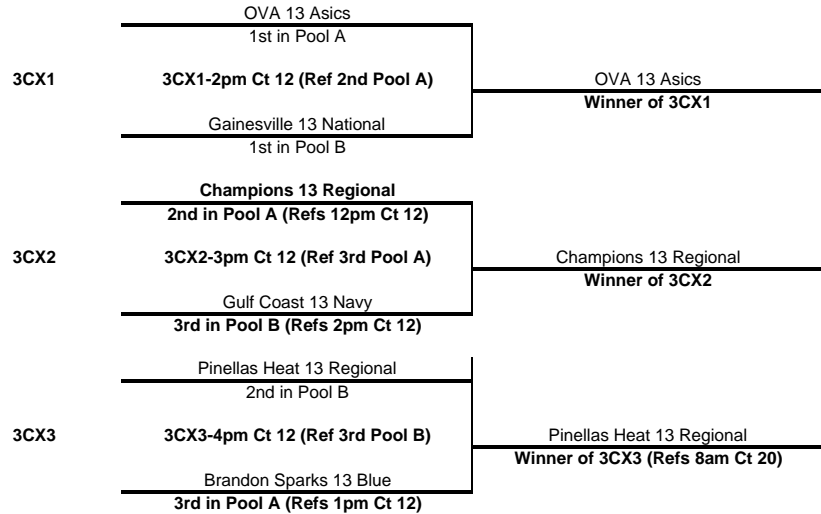

Pool G Cass Gym**		Matches		Games			Points			Finish
		Won	Lost	Won	Lost	%	Scored	Opponent	%	
1	Southwest Sunset 13-1 Black	3	0	6	0	1.00	150	61	2.459	1
2	Gulf Coast 13 Cardinal	2	1	4	2	0.67	129	109	1.183	2
3	CCVA 13 National	0	3	0	6	0.00	77	150	0.513	4
4	Suncoast 13-2	#REF!	#REF!	#REF!	#REF!	#REF!	96	132	0.727	3

Day	SAT		SAT		SAT		SAT		SAT		SAT		Day
Court	27		27		27		27		27		27		Court
Time	3pm		4pm		5pm		6pm		7pm		8pm		Time
Ref	2		1		3		1		2		4		Ref
Teams	1	3	2	4	1	4	2	3	3	4	1	2	Teams
Game 1	25	4	25	19	25	11	25	17	17	25	25	13	Game 1
Game 2	25	10	25	9	25	7	25	14	15	25	25	16	Game 2
Game 3													Game 3

13 Club 1st Round Crossover Matches-Saturday