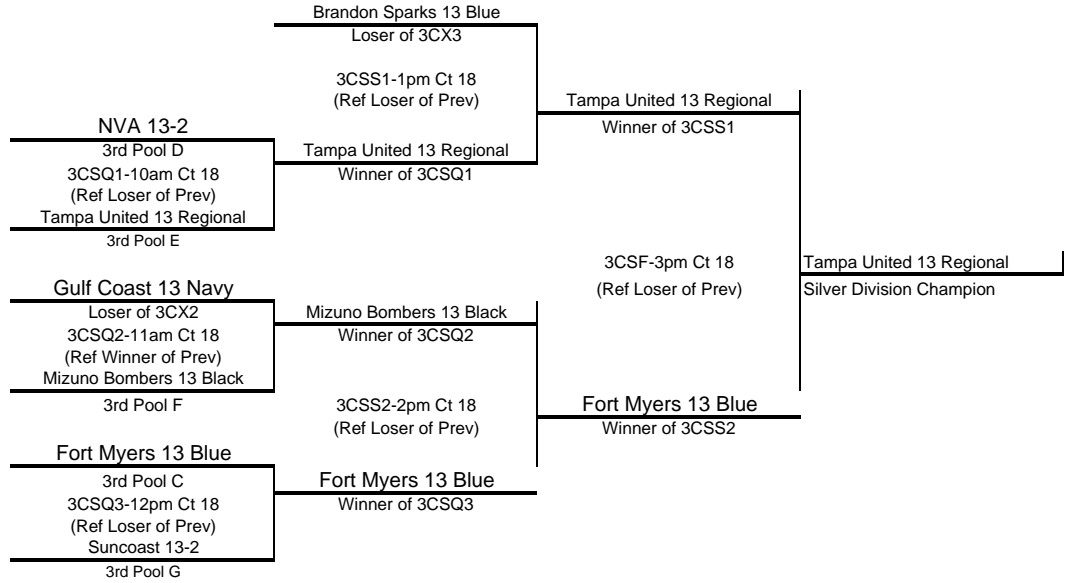

13 Club 1st Round Crossover Matches-Saturday

**13 Club Bracket Play and Consolation Matches Schedule-Sunday
Gold Bracket**

Silver Bracket

Bronze Bracket

13 Club results

| | Team Name | Team Code |
|------------------|--------------------------------|-------------|
| Gold Champions | 1 OVA 13 Asics | FJ3OVAVB1FL |
| | 2 Southwest Sunset 13-1 Black | FJ0SWSUN1FL |
| | 3 Pinellas Heat 13 Elite | FJ3PHEAT1FL |
| | 3 Suncoast 13-1 | FJ0SCVBC1FL |
| | 5 13 Mizuno | FJ3RICKY1FL |
| | 5 Cape Coast 13 National | FJ3CAPCO1FL |
| | 5 Gainesville Juniors 13 Black | FJ3GJVBC1FL |
| | 5 Tampa United 13 National | FJ3UNITE1FL |
| | 9 Treasure Coast 13 Blue | FJ3TRCST1FL |
| | 9 Champions 13U Regional | FJ3CHVBC2FL |
| | 9 Pinellas Heat 13 Regional | FJ3PHEAT2FL |
| | 9 Hernando Juniors 13-1 | FJ3HJVBC1FL |
| | 9 Gulf Coast 13 Cardinal | FJ3GLFCO1FL |
| | 9 OVA 13 National | FJ3OVAVB2FL |
| Silver Champions | 15 Tampa United 13 Regional | FJ3UNITE2FL |
| | 16 Fort Myers 13-Blue | FJ3FMVBA1FL |
| | 17 Brandon Sparks 13 Blue | FJ3SPARK1FL |
| | 17 Mizuno Bombers 13 Black | FJ3BOMBR1FL |
| | 19 NVA 13 Blue | FJ3NAPVA1FL |
| | 19 Gulf Coast 13 Navy | FJ3GLFCO2FL |
| 19 Suncoast 13-2 | FJ0SCVBC2FL | |
| Bronze Champions | 22 Southwest Sunset 13-2 Black | FJ3SWSUN2FL |
| | 23 LAVA 13 RED | FJ3LAVAV1FL |
| | 24 CCVA 13 National | FJ3CCVAF1FL |
| | 24 IVC 13-New Balance | FJ3IVCVB1FL |
| | 25 LAVA 13 WHITE | FJ3LAVAV2FL |