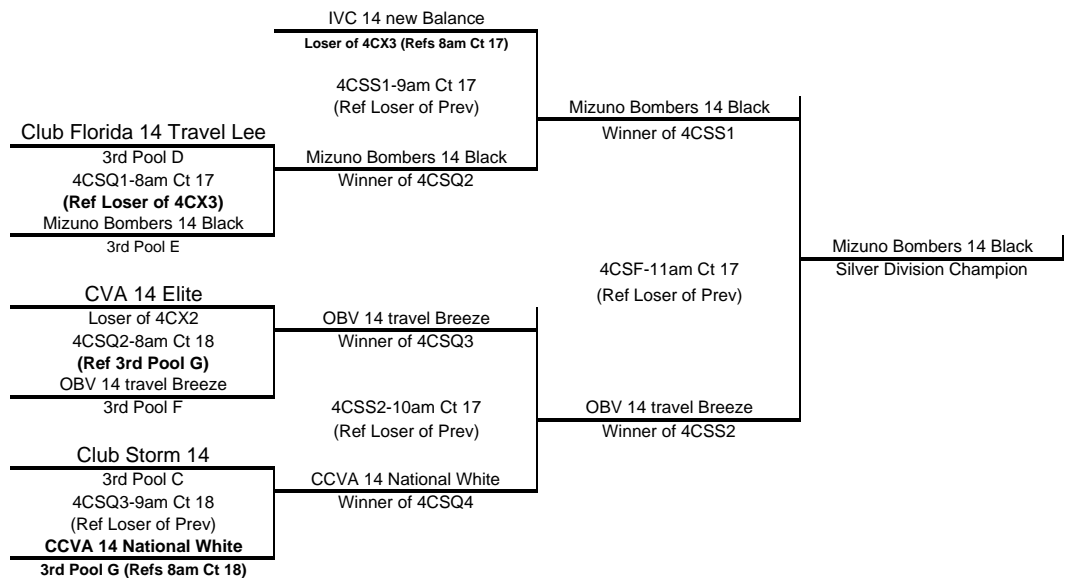

Silver Bracket