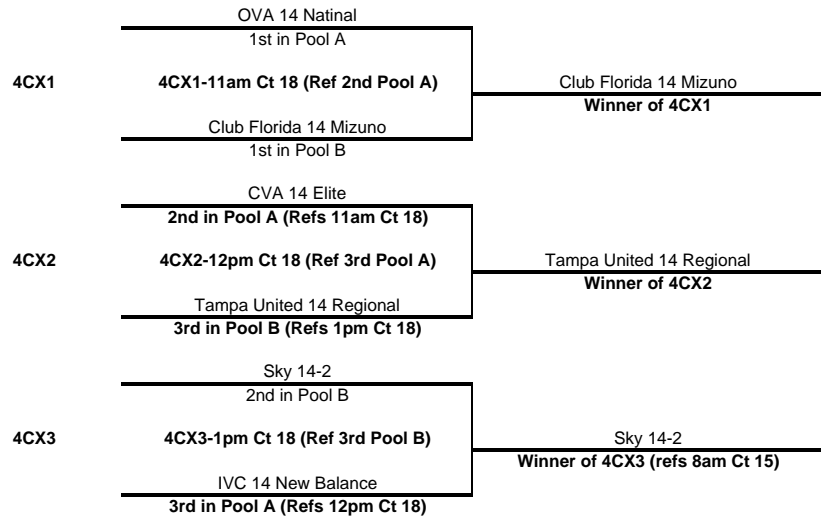

Pool G Tampa Prep**		Matches		Games			Points			Finish
		Won	Lost	Won	Lost	%	Scored	Opponent	%	
1	NVA 14 Blue	2	1	5	3	0.63	160	159	1.006	1
2	OBV 14 National Waves	2	1	5	2	0.71	152	138	1.101	2
3	MAV 14 Travel Laura	1	2	2	5	0.29	138	149	0.926	4
4	CCVA 14 National White	#REF!	#REF!	#REF!	#REF!	#REF!	135	139	0.971	3

Day	SAT	SAT	SAT	SAT	SAT	SAT	Day
Court	25	25	25	25	25	25	Court
Time	8am	9am	10am	11am	12pm	1pm	Time
Ref	2	1	3	1	2	4	Ref
Teams	1 3	2 4	1 4	2 3	3 4	1 2	Teams
Game 1	25 23	25 18	25 22	25 14	15 25	25 20	Game 1
Game 2	12 25	25 22	25 22	25 22	24 26	22 25	Game 2
Game 3	11 15					15 7	Game 3

14 Club 1st Round Crossover Matches-Saturday