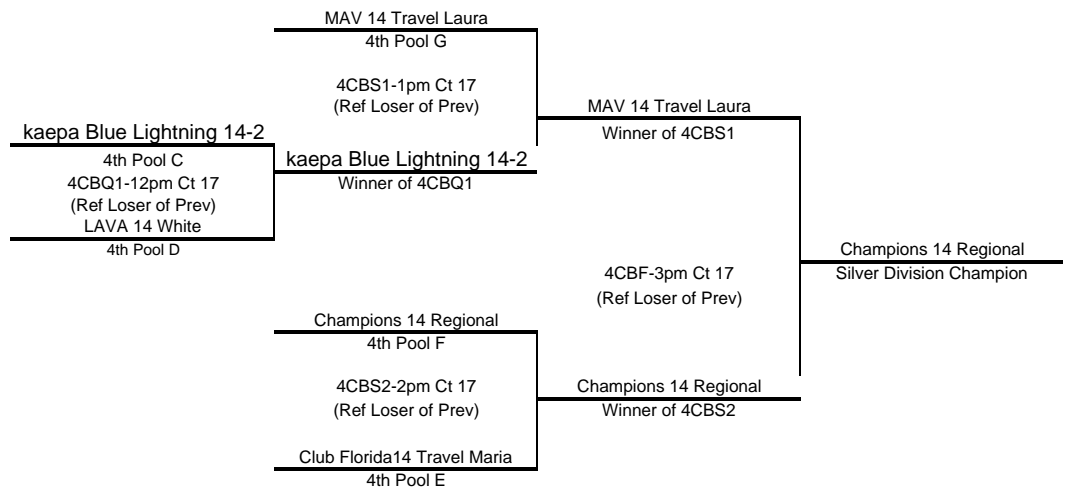

Bronze Bracket