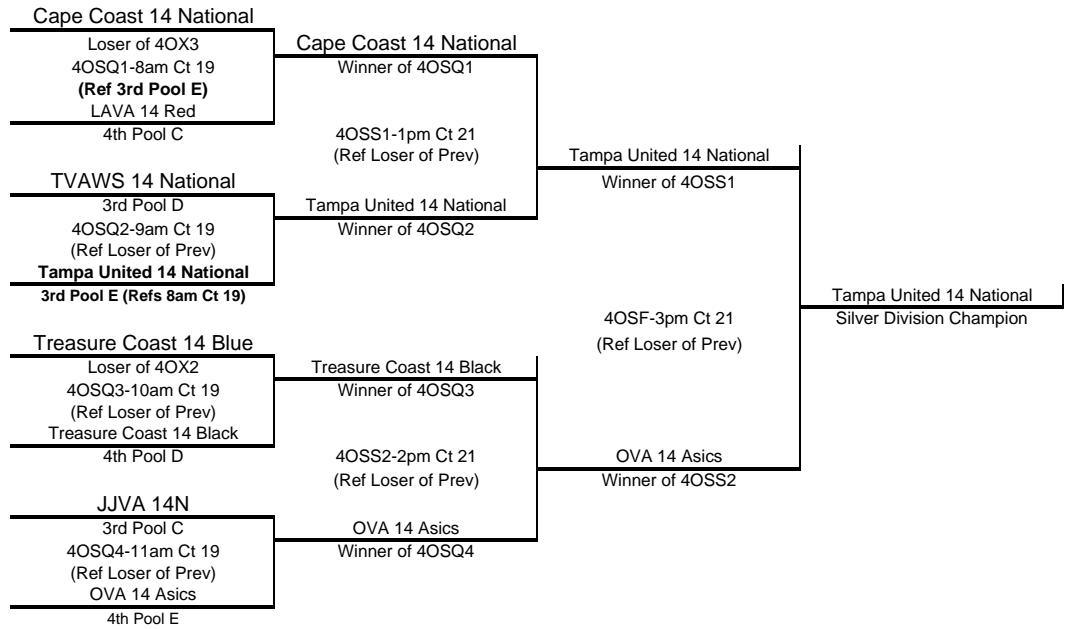

| Day | SAT | | SAT | | SAT | | SAT | | SAT | | SAT | | Day |
|--------|-----|----|-----|----|-----|----|-----|----|-----|----|-----|----|--------|
| Court | 21 | | 21 | | 21 | | 21 | | 21 | | 21 | | Court |
| Time | 3pm | | 4pm | | 5pm | | 6pm | | 7pm | | 8pm | | Time |
| Ref | 2 | | 1 | | 3 | | 1 | | 2 | | 4 | | Ref |
| Teams | 1 | 3 | 2 | 4 | 1 | 4 | 2 | 3 | 3 | 4 | 1 | 2 | Teams |
| Game 1 | 22 | 25 | 25 | 18 | 17 | 25 | 27 | 25 | 25 | 19 | 25 | 11 | Game 1 |
| Game 2 | 27 | 25 | 18 | 25 | 19 | 25 | 12 | 25 | 25 | 15 | 25 | 21 | Game 2 |
| Game 3 | 11 | 15 | 15 | 9 | | | 15 | 8 | | | | | Game 3 |

14 Open 1st Round Crossover Matches-Saturday

**14 Open Bracket Play and Consolation Matches Schedule-Sunday
Gold Bracket**

Silver Bracket

14 Open results

| | Team Name | Team Code |
|------------------|--------------------------------|-------------|
| Gold Champions | 1 TJVBC 14-Mizuno | FJ4TJVBC1FL |
| | 2 Pinellas Heat 14 Elite Terry | FJ4PHEAT1FL |
| | 3 Fort Myers 14-Blue | FJ4FMVBA1FL |
| | 3 Michigan Elite 14-1 | |
| | 5 Suncoast 14-1 | FJ4SCVBC1FL |
| | 5 OBV 14 National Breeze | FJ4OBVBC1FL |
| | 5 SKY 14-1 Rob | FJ4SKYVB1SO |
| | 5 Gulf Coast 14 Travel | FJ4GLFCO1FL |
| | 9 Southwest Sunset 14 Black | FJ4SWSUN1FL |
| | 9 Venetian Bay 14 chips Ahoy | FJ4VBAYV1FL |
| Silver Champions | 11 Tampa United 14 National | FJ4UNITE1FL |
| | 12 OVA 14 Asics | FJ4OVAVB1FL |
| | 13 Cape Coast 14 National | FJ4CAPCO1FL |
| | 13 Treasure Coast 14 Black | FJ4TRCSTAFL |
| | 15 LAVA 14 RED | FJ4LAVAV1FL |
| | 15 JJVA 14N | FJ4JAXJR1FL |
| | 15 Treasure Coast 14 Blue | FJ4TRCST1FL |
| | 15 TVAWS 14 National | FJ4TVAWS1FL |