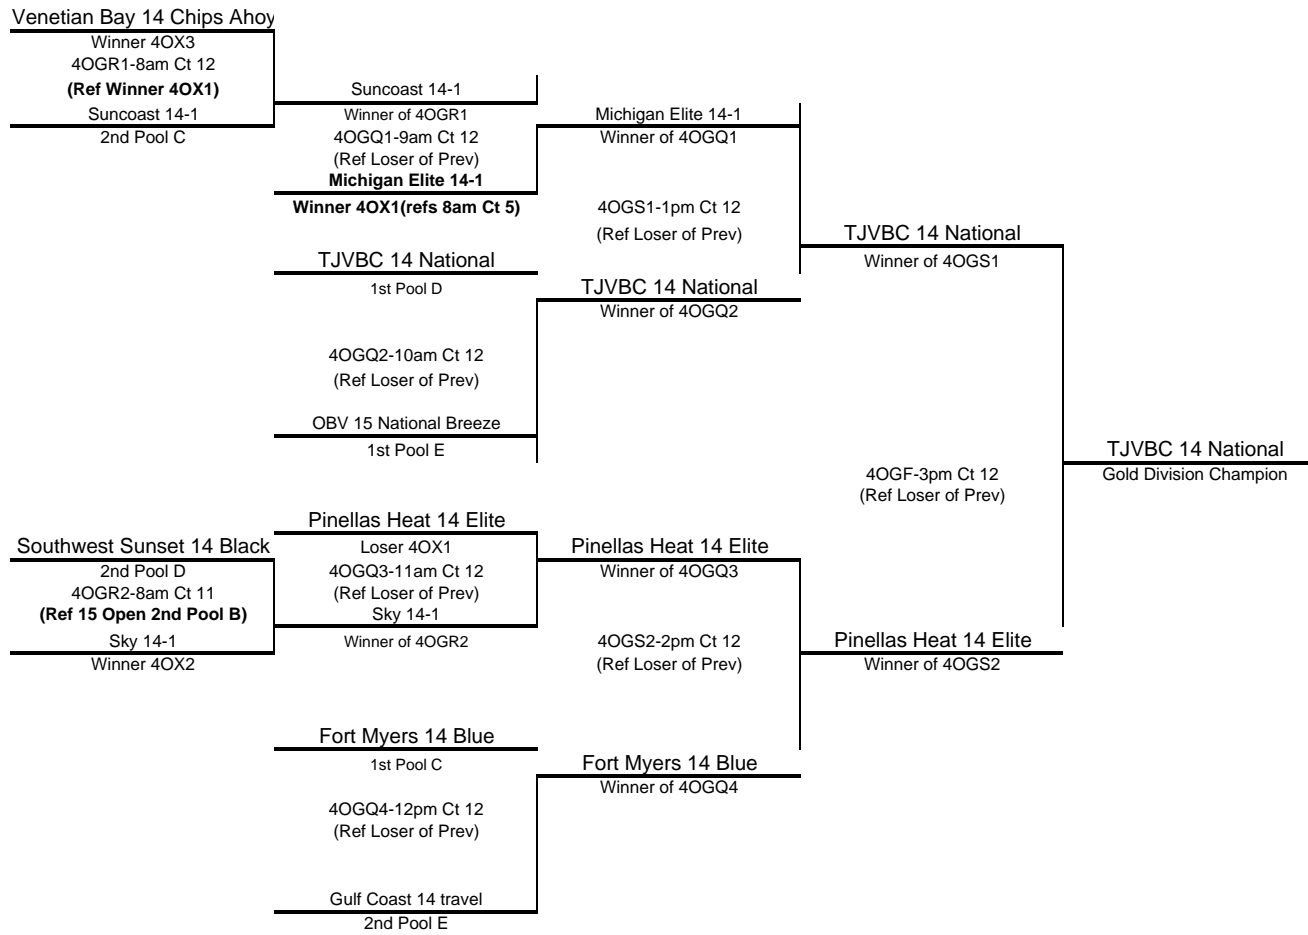

**14 Open Bracket Play and Consolation Matches Schedule-Sunday
Gold Bracket**