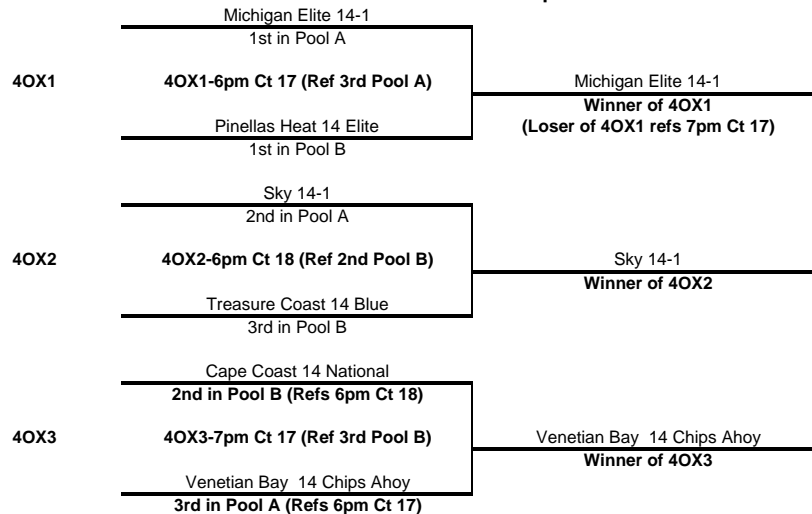

Pool D Tampa Convention Center				Matches		Games			Points			Finish
				Won	Lost	Won	Lost	%	Scored	Opponent	%	
1	TJVBC 14 National			3	0	6	0	1.00	150	79	1.899	1
2	Southwest Sunset 14 Black			2	1	4	4	0.50	144	162	0.889	2
3	Treasure Coast 14 Black			0	3	1	6	0.14	111	160	0.694	4
4	TVAWS 14 National			1	2	3	4	0.43	132	136	0.971	3

Day	SAT		SAT		SAT		SAT		SAT		SAT		Day
Court	20		20		20		20		20		20		Court
Time	3pm		4pm		5pm		6pm		7pm		8pm		Time
Ref	2		1		3		1		2		4		Ref
Teams	1	3	2	4	1	4	2	3	3	4	1	2	Teams
Game 1	25	14	19	25	25	9	25	19	15	25	25	13	Game 1
Game 2	25	18	25	22	25	13	20	25	12	25	25	12	Game 2
Game 3			15	13			15	8					Game 3

Pool E Tampa Convention Center				Matches		Games			Points			Finish
				Won	Lost	Won	Lost	%	Scored	Opponent	%	
1	OVA 14 Asics			1	2	3	4	0.43	146	147	0.993	4
2	OBV 14 National Breeze			2	1	4	4	0.50	144	160	0.900	1
3	Gulf Coast 14 Travel			2	1	5	3	0.63	173	148	1.169	2
4	Tampa Un ited 14 National			1	2	3	4	0.43	136	144	0.944	3

Day	SAT		SAT		SAT		SAT		SAT		SAT		Day
Court	21		21		21		21		21		21		Court
Time	3pm		4pm		5pm		6pm		7pm		8pm		Time
Ref	2		1		3		1		2		4		Ref
Teams	1	3	2	4	1	4	2	3	3	4	1	2	Teams
Game 1	22	25	25	18	17	25	27	25	25	19	25	11	Game 1
Game 2	27	25	18	25	19	25	12	25	25	15	25	21	Game 2
Game 3	11	15	15	9			15	8					Game 3

14 Open 1st Round Crossover Matches-Saturday