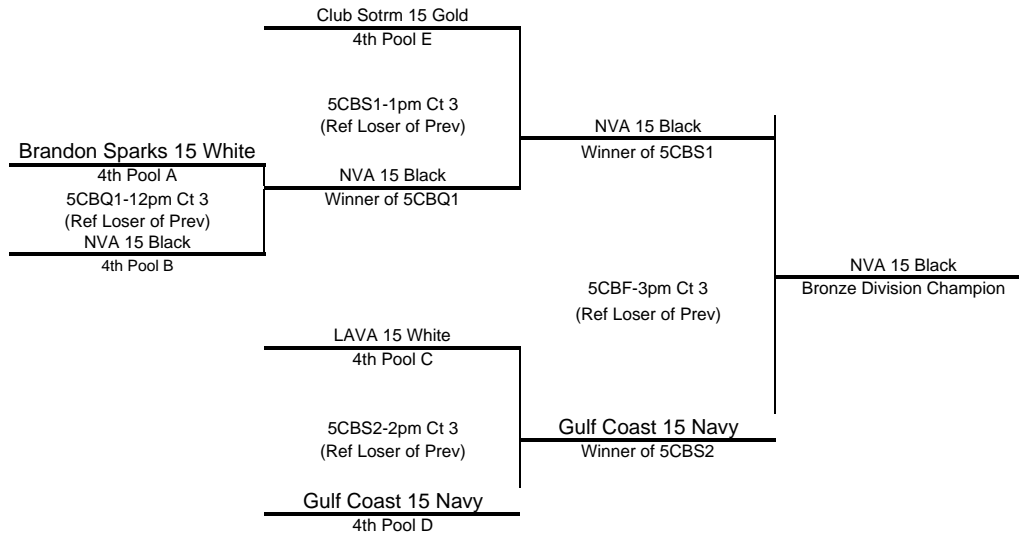

Pool D Tampa Convention Center				Matches		Games			Points			Finish
				Won	Lost	Won	Lost	%	Scored	Opponent	%	
1	NVA 15 Blue			3	0	6	0	1.00	152	88	1.727	1
2	Pinellas Heat 15 Regional			2	1	4	2	0.67	148	94	1.574	2
3	Gulf Coast 15 Navy			0	3	1	6	0.14	86	162	0.531	4
4	IVC 15-2			1	2	2	5	0.29	107	149	0.718	3

Pool E Tampa Convention Center				Matches		Games			Points			Finish
				Won	Lost	Won	Lost	%	Scored	Opponent	%	
1	Tampa United 15 Travel			3	0	6	1	0.86	151	94	1.606	1
2	Champions 15 Travel			2	1	5	2	0.71	148	97	1.526	2
3	Kaepa Blue Lightning 15-2			1	2	2	4	0.33	94	136	0.691	3
4	Club Storm 15 Gold			0	3	0	6	0.00	84	150	0.560	4

Day	SAT		SAT		SAT		SAT		SAT		SAT		Day
Court	16		16		16		16		16		16		Court
Time	3pm		4pm		5pm		6pm		7pm		8pm		Time
Ref	2		1		3		1		2		4		Ref
Teams	1	3	2	4	1	4	2	3	3	4	1	2	Teams
Game 1	25	10	25	8	25	12	25	5	25	16	25	14	Game 1
Game 2	25	13	25	17	25	11	25	16	25	20	11	25	Game 2
Game 3											15	9	Game 3

**15 Club Bracket Play and Consolation Matches Schedule-Sunday
Gold Bracket**

Silver Bracket

Bronze Bracket

15 Club Results

	Team Name	Team Code
Gold Champions	1 CVA 15-1 Elite	FJ5CVAFL1FL
	2 Champions 15U Travel	FJ5CHVBC2FL
	3 NVA 15 Blue	FJ5NAPVA1FL
	3 Club Storm 15 Black	FJ5STORM1FL
	5 OBV 15 National Waves	FJ5OBVBC2FL
	5 CCVA 15 National	FJ5CCVAF1FL
	5 Tampa United 15 Travel	FJ5UNITE2FL
	5 Mizuno Bombers 15 Black	FJ5BOMBR1FL
	9 Southwest Sunset 15 Black	FJ5SWSUN1FL
	9 Pinellas Heat 15 Regional	FJ5PHEAT2FL
Silver Champions	11 Brandon Sparks 15 Blue	FJ5SPARK2FL
	12 Fort Myers 15-Gold	FJ5FMVBA2FL
	13 Kaepa Blue Lightning 15-2	FJ5BLOFG2FL
	13 Mizuno Bombers 15 Blue	FJ5BOMBR2FL
	15 IVC 15-2	FJ5IVCVB2FL
Bronze Champions	16 NVA 15 Black	FJ5NAPVA2FL
	17 Gulf Coast 15 Navy	FJ5GLFCO2FL
	18 LAVA 15 WHITE	FJ5LAVAV2FL
	18 Club Storm- 15 Gold	FJ5STORM2FL
	20 Brandon Sparks 15 White	FJ0SPARK2FL