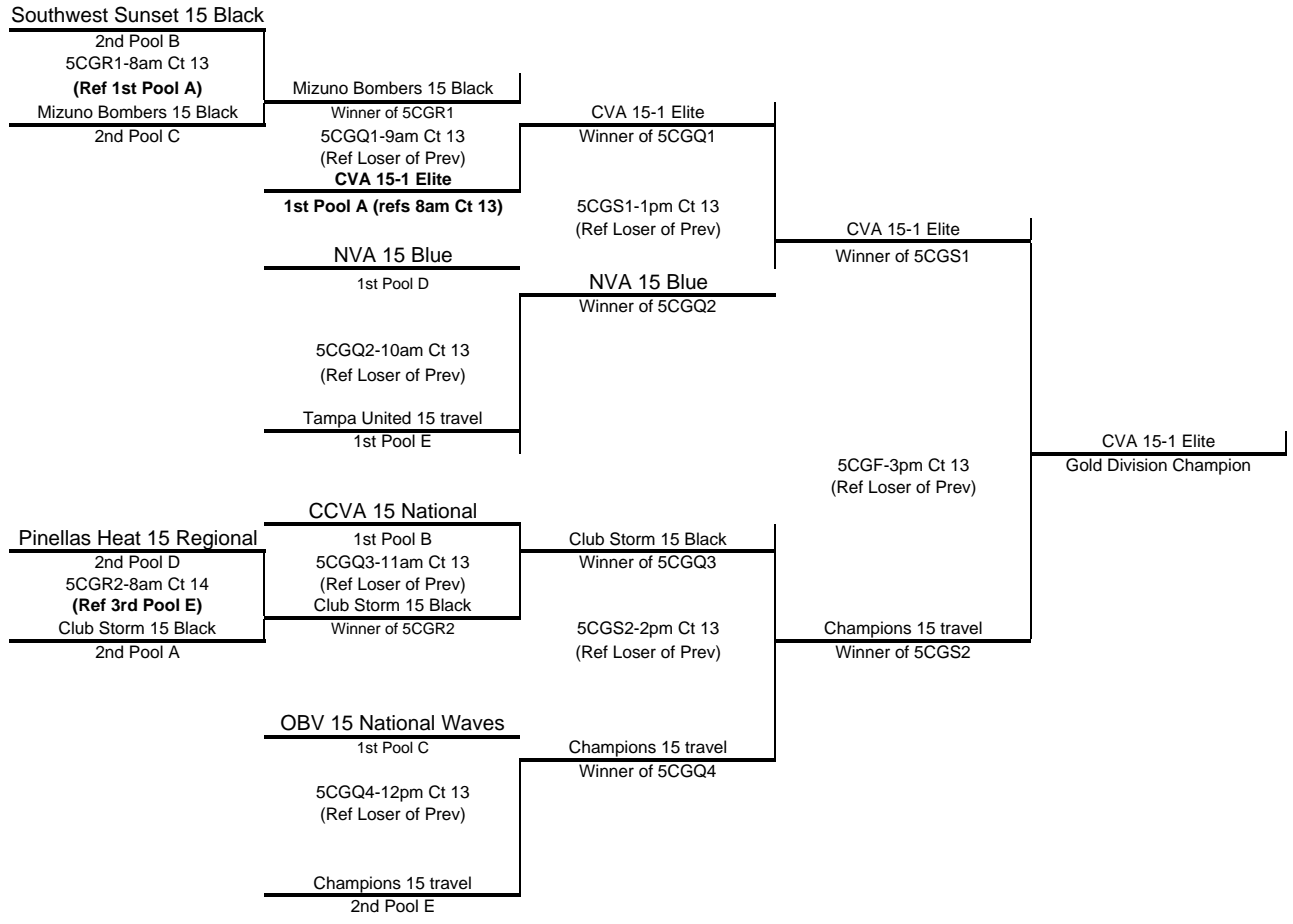

Pool D Tampa Convention Center				Matches		Games			Points			Finish
				Won	Lost	Won	Lost	%	Scored	Opponent	%	
1	NVA 15 Blue			3	0	6	0	1.00	152	88	1.727	1
2	Pinellas Heat 15 Regional			2	1	4	2	0.67	148	94	1.574	2
3	Gulf Coast 15 Navy			0	3	1	6	0.14	86	162	0.531	4
4	IVC 15-2			1	2	2	5	0.29	107	149	0.718	3

Day	SAT		SAT		SAT		SAT		SAT		SAT		Day
Court	15		15		15		15		15		15		Court
Time	3pm		4pm		5pm		6pm		7pm		8pm		Time
Ref	2		1		3		1		2		4		Ref
Teams	1	3	2	4	1	4	2	3	3	4	1	2	Teams
Game 1	25	5	25	10	25	16	25	9	16	25	25	23	Game 1
Game 2	25	9	25	9	25	10	25	14	25	22	27	25	Game 2
Game 3									8	15			Game 3

Pool E Tampa Convention Center				Matches		Games			Points			Finish
				Won	Lost	Won	Lost	%	Scored	Opponent	%	
1	Tampa United 15 Travel			3	0	6	1	0.86	151	94	1.606	1
2	Champions 15 Travel			2	1	5	2	0.71	148	97	1.526	2
3	Kaepa Blue Lightning 15-2			1	2	2	4	0.33	94	136	0.691	3
4	Club Storm 15 Gold			0	3	0	6	0.00	84	150	0.560	4

Day	SAT		SAT		SAT		SAT		SAT		SAT		Day
Court	16		16		16		16		16		16		Court
Time	3pm		4pm		5pm		6pm		7pm		8pm		Time
Ref	2		1		3		1		2		4		Ref
Teams	1	3	2	4	1	4	2	3	3	4	1	2	Teams
Game 1	25	10	25	8	25	12	25	5	25	16	25	14	Game 1
Game 2	25	13	25	17	25	11	25	16	25	20	11	25	Game 2
Game 3											15	9	Game 3

**15 Club Bracket Play and Consolation Matches Schedule-Sunday
Gold Bracket**