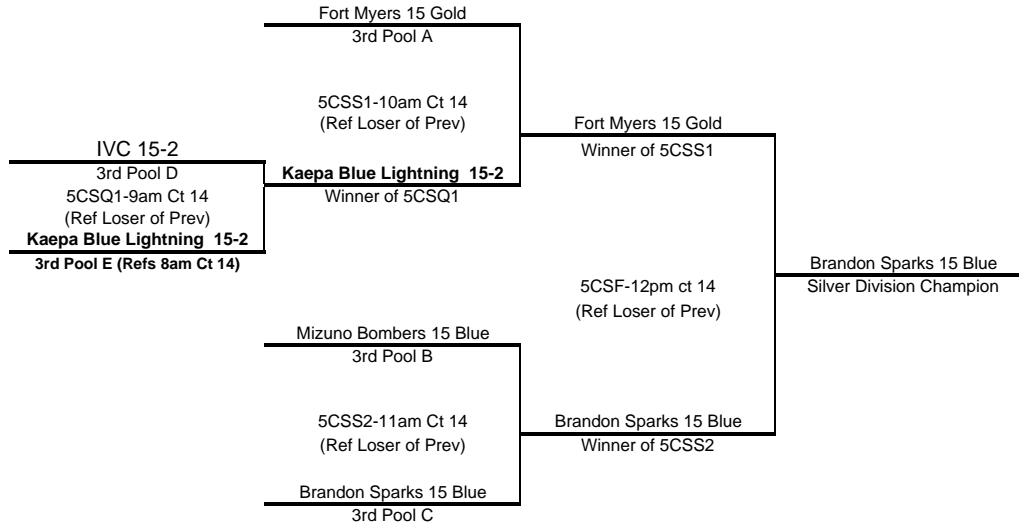

Silver Bracket