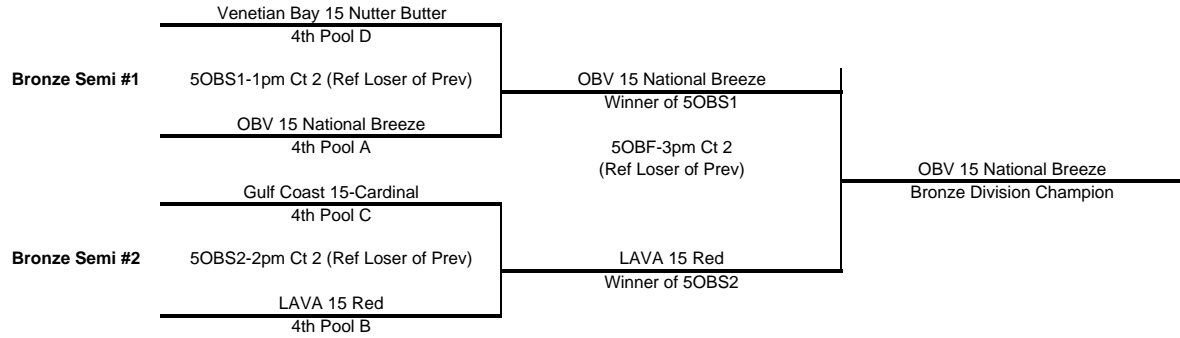

Bronze Division