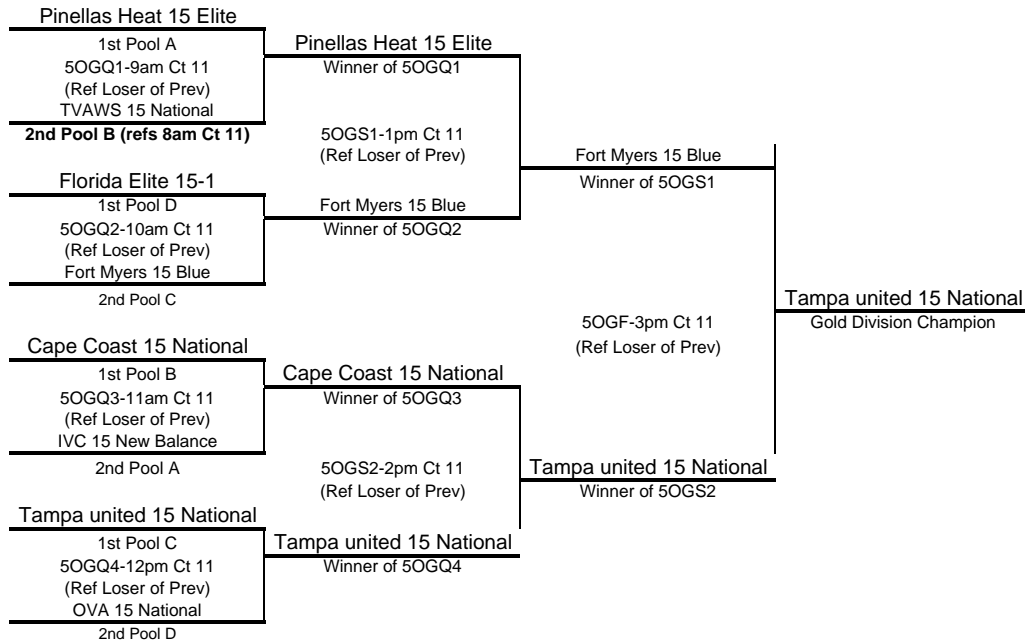

| Pool D Tampa Convention Center | | Matches | | Games | | | Points | | | Finish |
|--------------------------------|-------------------------------|---------|-------|-------|-------|-------|--------|----------|-------|--------|
| | | Won | Lost | Won | Lost | % | Scored | Opponent | % | |
| 1 | Florida Elite Volleyball 15-1 | 3 | 0 | 6 | 0 | 1.00 | 150 | 89 | 1.685 | 1 |
| 2 | OVA 15 National | 2 | 1 | 4 | 3 | 0.57 | 138 | 144 | 0.958 | 2 |
| 3 | Venetian Bay 15 Nutter Butter | 0 | 3 | 2 | 6 | 0.25 | 132 | 167 | 0.790 | 4 |
| 4 | Kaepa Blue Lightning 15-1 | #REF! | #REF! | #REF! | #REF! | #REF! | 131 | 151 | 0.868 | 3 |

**15 Open Bracket Play and Consolation Matches Schedule-Sunday
Gold Bracket**

Silver Division

Bronze Division

15 Opn Results

| | Team Name | Team Code |
|------------------|----------------------------------|-------------|
| Gold Champions | 1 Tampa United 15 National | FJ5UNITE1FL |
| | 2 Fort Myers 15-Blue | FJ5FMVBA1FL |
| | 3 Cape Coast 15 National | FJ5CAPCO1FL |
| | 3 Pinellas Heat 15 Elite | FJ5PHEAT1FL |
| | 5 TVAWS 15 National | FJ5TVAWS1FL |
| | 5 Florida Elite Volleyball 151 | FJ5FEVBC1FL |
| | 5 IVC 15-New Balance | FJ5IVCVB1FL |
| | 5 OVA 15 National | FJ5OVAVB2FL |
| Silver Champions | 9 Treasure Coast 15 Blue | FJ5TRCST1FL |
| | 10 JJVA 15N | FJ5JAXJR1FL |
| | 11 Kaepa Blue Lightning 15-1 | FJ5BLOFG1FL |
| | 11 suncoast 15-1 | FJ5SCVBC1FL |
| Bronze champions | 13 OBV 15 National Breeze | FJ5OBVBC1FL |
| | 14 LAVA 15 RED | FJ5LAVAV1FL |
| | 15 Venetian Bay 15 Nutter Butter | FJ5VBAYV1FL |
| | 15 Gulf Coast 15 Cardinal | FJ5GLFCO1FL |