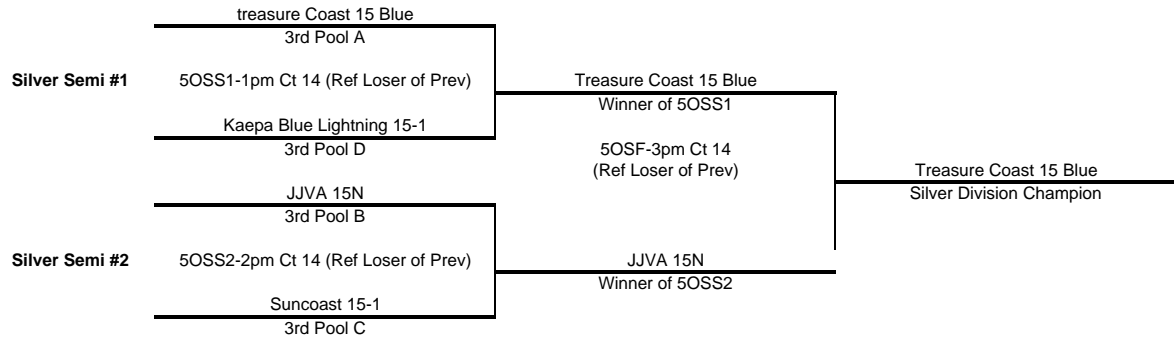

| Pool D Tampa Convention Center | | Matches | | Games | | | Points | | | Finish |
|--------------------------------|-------------------------------|---------|-------|-------|-------|-------|--------|----------|-------|--------|
| | | Won | Lost | Won | Lost | % | Scored | Opponent | % | |
| 1 | Florida Elite Volleyball 15-1 | 3 | 0 | 6 | 0 | 1.00 | 150 | 89 | 1.685 | 1 |
| 2 | OVA 15 National | 2 | 1 | 4 | 3 | 0.57 | 138 | 144 | 0.958 | 2 |
| 3 | Venetian Bay 15 Nutter Butter | 0 | 3 | 2 | 6 | 0.25 | 132 | 167 | 0.790 | 4 |
| 4 | Kaepa Blue Lightning 15-1 | #REF! | #REF! | #REF! | #REF! | #REF! | 131 | 151 | 0.868 | 3 |

**15 Open Bracket Play and Consolation Matches Schedule-Sunday
Gold Bracket**

Silver Division

Bronze Division

15 Opn Results

| | Team Name | Team Code |
|------------------|----------------------------------|-------------|
| Gold Champions | 1 Tampa United 15 National | FJ5UNITE1FL |
| | 2 Fort Myers 15-Blue | FJ5FMVBA1FL |
| | 3 Cape Coast 15 National | FJ5CAPCO1FL |
| | 3 Pinellas Heat 15 Elite | FJ5PHEAT1FL |
| | 5 TVAWS 15 National | FJ5TVAWS1FL |
| | 5 Florida Elite Volleyball 151 | FJ5FEVBC1FL |
| | 5 IVC 15-New Balance | FJ5IVCVB1FL |
| | 5 OVA 15 National | FJ5OVAVB2FL |
| Silver Champions | 9 Treasure Coast 15 Blue | FJ5TRCST1FL |
| | 10 JJVA 15N | FJ5JAXJR1FL |
| | 11 Kaepa Blue Lightning 15-1 | FJ5BLOFG1FL |
| | 11 suncoast 15-1 | FJ5SCVBC1FL |
| Bronze champions | 13 OBV 15 National Breeze | FJ5OBVBC1FL |
| | 14 LAVA 15 RED | FJ5LAVAV1FL |
| | 15 Venetian Bay 15 Nutter Butter | FJ5VBAYV1FL |
| | 15 Gulf Coast 15 Cardinal | FJ5GLFCO1FL |