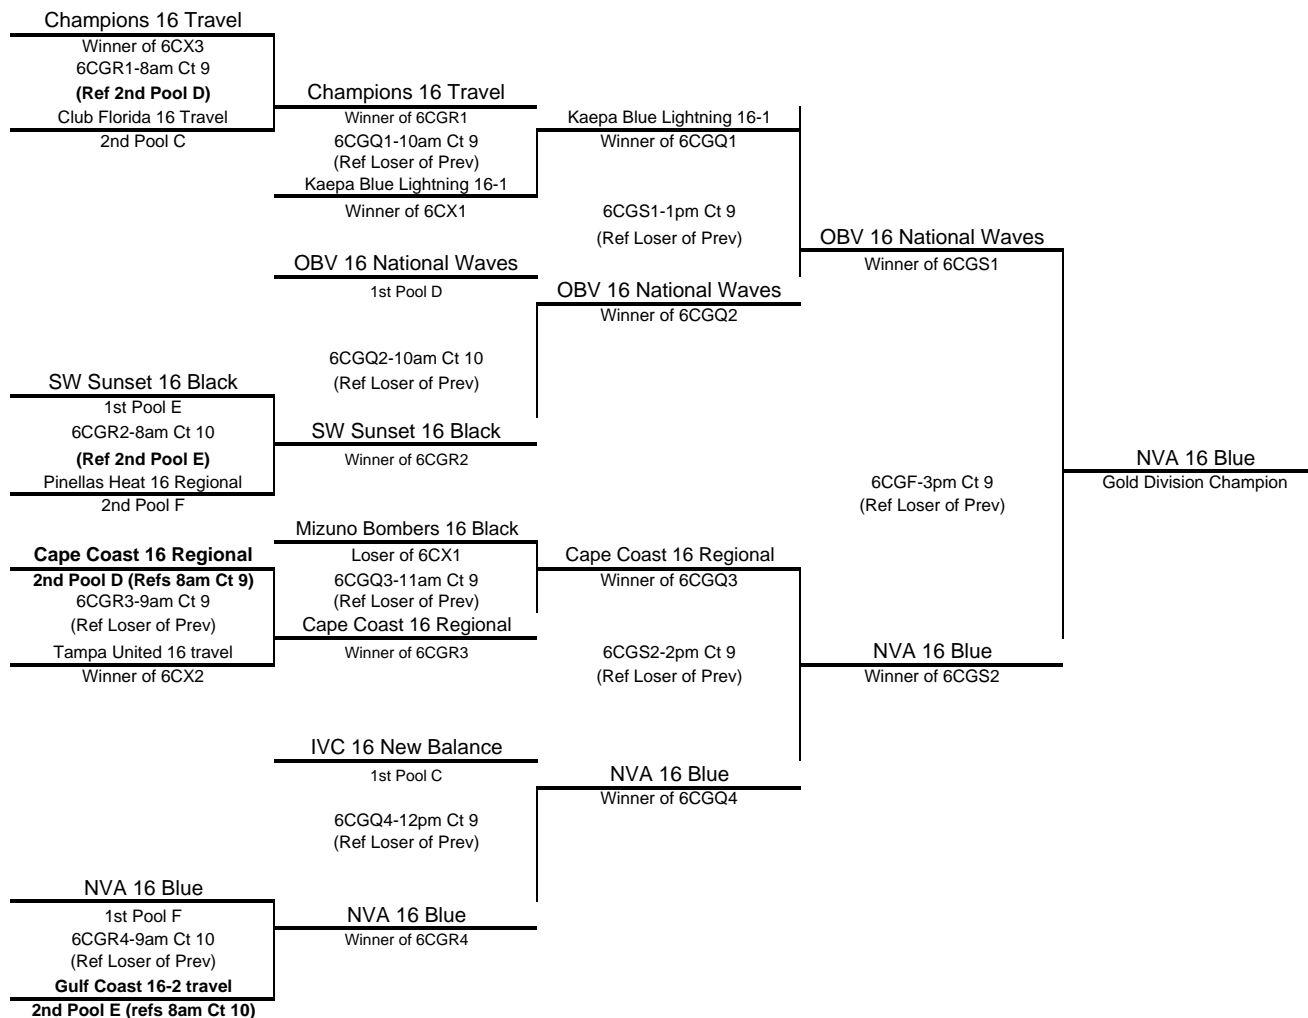

**16 Club Bracket Play and Consolation Matches Schedule-Sunday
Gold Bracket**