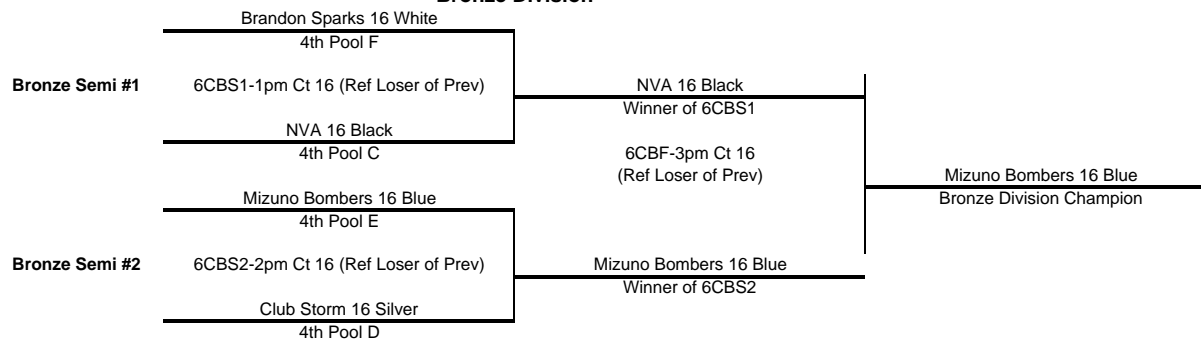

Pool F Tampa Convention Center		Matches		Games			Points			Finish
		Won	Lost	Won	Lost	%	Scored	Opponent	%	
1	Pinellas Heat 16 Regional	2	1	4	2	0.67	129	129	1.000	2
2	NVA 16 Blue	3	0	6	0	1.00	150	83	1.807	1
3	Brandon Sparks 16 White	0	3	1	6	0.14	114	163	0.699	4
4	Gulf Coast 16 Cardinal	#REF!	#REF!	#REF!	#REF!	#REF!	128	146	0.877	3

Day	SAT		SAT		SAT		SAT		SAT		SAT		Day
Court	16		16		16		16		16		16		Court
Time	8am		9am		10am		11am		12pm		1pm		Time
Ref	2		1		3		1		2		4		Ref
Teams	1	3	2	4	1	4	2	3	3	4	1	2	Teams
Game 1	25	18	25	17	25	18	25	13	25	23	19	25	Game 1
Game 2	25	23	25	10	25	20	25	14	16	25	10	25	Game 2
Game 3									5	15			Game 3

16 Club 1st Round Crossover Matches-Saturday

**16 Club Bracket Play and Consolation Matches Schedule-Sunday
Gold Bracket**

Silver Bracket

Bronze Division

16 Club results

	Team Name	Team Code
Gold Champions	1 NVA 16 Blue	FJ6NAPVA1FL
	2 OBV 16 National Waves	FJ6OBVBC2FL
	3 Kaepa Blue Lightning 16-1	FJ6BLOFG1FL
	3 Cape Coast 16 Regional	FJ6CAPCO2FL
	5 Champions 16U Travel	FJ6CHVBC2FL
	5 Southwest Sunset 16 Black	FJ6SWSUN1FL
	5 Mizuno Bombers 16 Black	FJ6BOMBR1FL
	5 IVC 16-New Balance	FJ6IVCVB1FL
	9 Tampa United 16 Travel	FJ6UNITE2FL
	9 Gulf Coast 16-2 Travel	FJ6GLFCO2FL
9 16 Travel	FJ6RICKY1FL	
9 Pinellas Heat 16 Regional	FJ6PHEAT2FL	
Silver Champions	13 Club Storm- 16 Gold	FJ6STORM2FL
	14 Gulf Coast 16 Cardinal	FJ6GLFCO3FL
	15 Brandon Sparks 16 Blue	FJ6SPARK1FL
	15 MAV 17 Travel Kathy	
	17 VPA- 16's Travel	FJ6VPAVB1FL
17 Mizuno Bombers 16 White	FJ6BOMBR2FL	
Bronze Champions	19 Mizuno Bombers 16 Blue	FJ6BOMBR3FL
	20 NVA 16 Black	FJ6NAPVA2FL
	21 Brandon Sparks 16 White	FJ6SPARK2FL
	21 Club Storm 16 Silver	FJ6STORM3FL