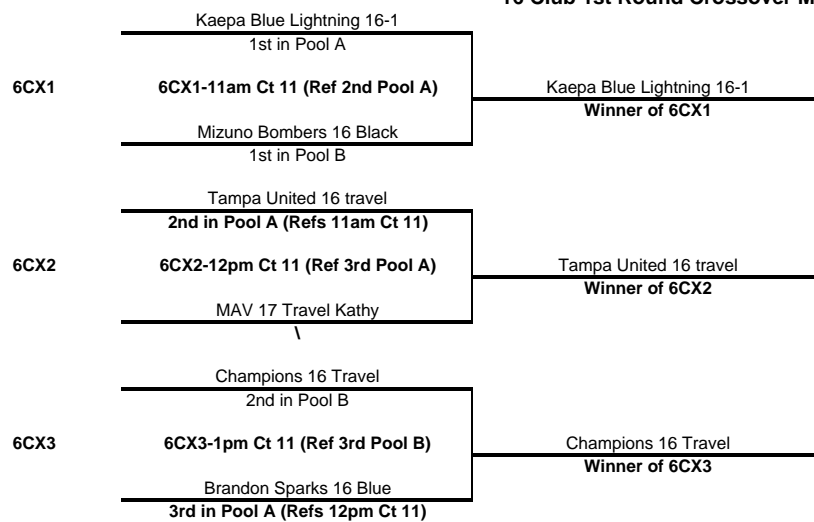

Pool D Tampa Convention Center		Matches		Games			Points			Finish
		Won	Lost	Won	Lost	%	Scored	Opponent	%	
1	OBV 16 National Waves	3	0	6	0	1.00	150	104	1.442	1
2	VPA 16-Travel	1	2	3	4	0.43	137	144	0.951	3
3	Cape Coast 16 Regional	2	1	4	3	0.57	150	132	1.136	2
4	Club Storm 16 Silver	#REF!	#REF!	#REF!	#REF!	#REF!	93	150	0.620	4

Day	SAT		SAT		SAT		SAT		SAT		SAT		Day
Court	14		14		14		14		14		14		Court
Time	8am		9am		10am		11am		12pm		1pm		Time
Ref	2		1		3		1		2		4		Ref
Teams	1	3	2	4	1	4	2	3	3	4	1	2	Teams
Game 1	25	17	25	21	25	13	25	21	25	9	25	17	Game 1
Game 2	25	22	25	12	25	15	20	25	25	23	25	20	Game 2
Game 3							5	15					Game 3

Pool E Tampa Convention Center		Matches		Games			Points			Finish
		Won	Lost	Won	Lost	%	Scored	Opponent	%	
1	Southwest Sunset 16 Black	3	0	6	2	0.75	173	139	1.245	1
2	Gulf Coast 16-2 Travel	2	1	5	3	0.63	177	156	1.135	2
3	Club Storm 16 Gold	1	2	4	4	0.50	160	157	1.019	3
4	Mizuno Bombers 16 Blue	#REF!	#REF!	#REF!	#REF!	#REF!	100	158	0.633	4

Day	SAT		SAT		SAT		SAT		SAT		SAT		Day
Court	15		15		15		15		15		15		Court
Time	8am		9am		10am		11am		12pm		1pm		Time
Ref	2		1		3		1		2		4		Ref
Teams	1	3	2	4	1	4	2	3	3	4	1	2	Teams
Game 1	21	25	25	7	25	14	25	23	26	24	20	25	Game 1
Game 2	25	14	32	30	25	15	22	25	25	10	25	18	Game 2
Game 3	15	13					15	9			17	15	Game 3

Pool F Tampa Convention Center		Matches		Games			Points			Finish
		Won	Lost	Won	Lost	%	Scored	Opponent	%	
1	Pinellas Heat 16 Regional	2	1	4	2	0.67	129	129	1.000	2
2	NVA 16 Blue	3	0	6	0	1.00	150	83	1.807	1
3	Brandon Sparks 16 White	0	3	1	6	0.14	114	163	0.699	4
4	Gulf Coast 16 Cardinal	#REF!	#REF!	#REF!	#REF!	#REF!	128	146	0.877	3

Day	SAT		SAT		SAT		SAT		SAT		SAT		Day
Court	16		16		16		16		16		16		Court
Time	8am		9am		10am		11am		12pm		1pm		Time
Ref	2		1		3		1		2		4		Ref
Teams	1	3	2	4	1	4	2	3	3	4	1	2	Teams
Game 1	25	18	25	17	25	18	25	13	25	23	19	25	Game 1
Game 2	25	23	25	10	25	20	25	14	16	25	10	25	Game 2
Game 3									5	15			Game 3

16 Club 1st Round Crossover Matches-Saturday