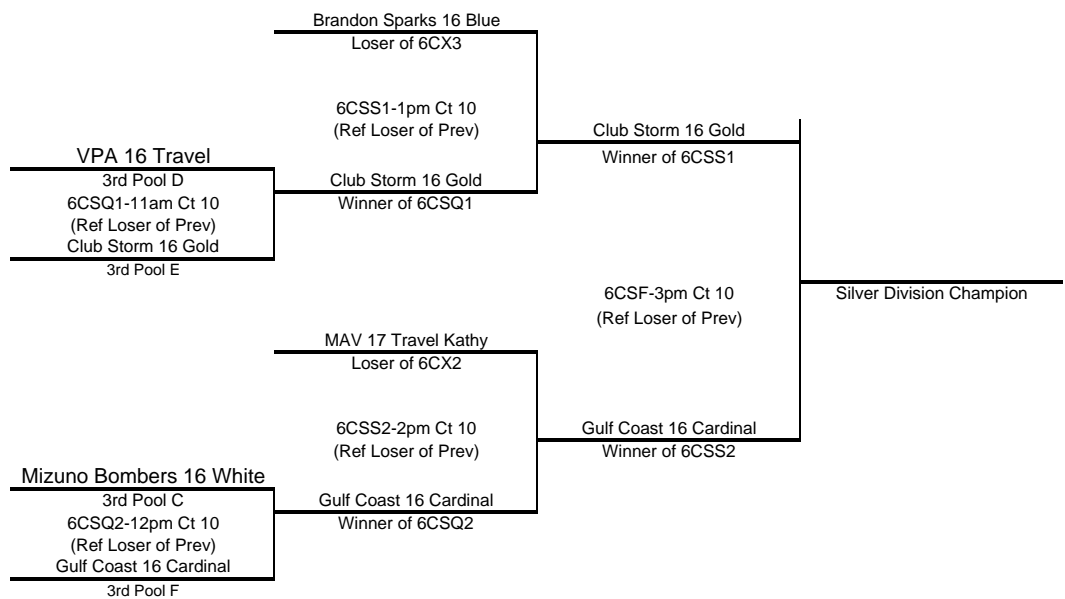

Pool F Tampa Convention Center		Matches		Games			Points			Finish
		Won	Lost	Won	Lost	%	Scored	Opponent	%	
1	Pinellas Heat 16 Regional	2	1	4	2	0.67	129	129	1.000	2
2	NVA 16 Blue	3	0	6	0	1.00	150	83	1.807	1
3	Brandon Sparks 16 White	0	3	1	6	0.14	114	163	0.699	4
4	Gulf Coast 16 Cardinal	#REF!	#REF!	#REF!	#REF!	#REF!	128	146	0.877	3

Day	SAT		SAT		SAT		SAT		SAT		SAT		Day
Court	16		16		16		16		16		16		Court
Time	8am		9am		10am		11am		12pm		1pm		Time
Ref	2		1		3		1		2		4		Ref
Teams	1	3	2	4	1	4	2	3	3	4	1	2	Teams
Game 1	25	18	25	17	25	18	25	13	25	23	19	25	Game 1
Game 2	25	23	25	10	25	20	25	14	16	25	10	25	Game 2
Game 3									5	15			Game 3

16 Club 1st Round Crossover Matches-Saturday

**16 Club Bracket Play and Consolation Matches Schedule-Sunday
Gold Bracket**

Silver Bracket

Bronze Division

16 Club results

	Team Name	Team Code
Gold Champions	1 NVA 16 Blue	FJ6NAPVA1FL
	2 OBV 16 National Waves	FJ6OBVBC2FL
	3 Kaepa Blue Lightning 16-1	FJ6BLOFG1FL
	3 Cape Coast 16 Regional	FJ6CAPCO2FL
	5 Champions 16U Travel	FJ6CHVBC2FL
	5 Southwest Sunset 16 Black	FJ6SWSUN1FL
	5 Mizuno Bombers 16 Black	FJ6BOMBR1FL
	5 IVC 16-New Balance	FJ6IVCVB1FL
	9 Tampa United 16 Travel	FJ6UNITE2FL
	9 Gulf Coast 16-2 Travel	FJ6GLFCO2FL
9 16 Travel	FJ6RICKY1FL	
9 Pinellas Heat 16 Regional	FJ6PHEAT2FL	
Silver Champions	13 Club Storm- 16 Gold	FJ6STORM2FL
	14 Gulf Coast 16 Cardinal	FJ6GLFCO3FL
	15 Brandon Sparks 16 Blue	FJ6SPARK1FL
	15 MAV 17 Travel Kathy	
	17 VPA- 16's Travel	FJ6VPAVB1FL
17 Mizuno Bombers 16 White	FJ6BOMBR2FL	
Bronze Champions	19 Mizuno Bombers 16 Blue	FJ6BOMBR3FL
	20 NVA 16 Black	FJ6NAPVA2FL
	21 Brandon Sparks 16 White	FJ6SPARK2FL
	21 Club Storm 16 Silver	FJ6STORM3FL