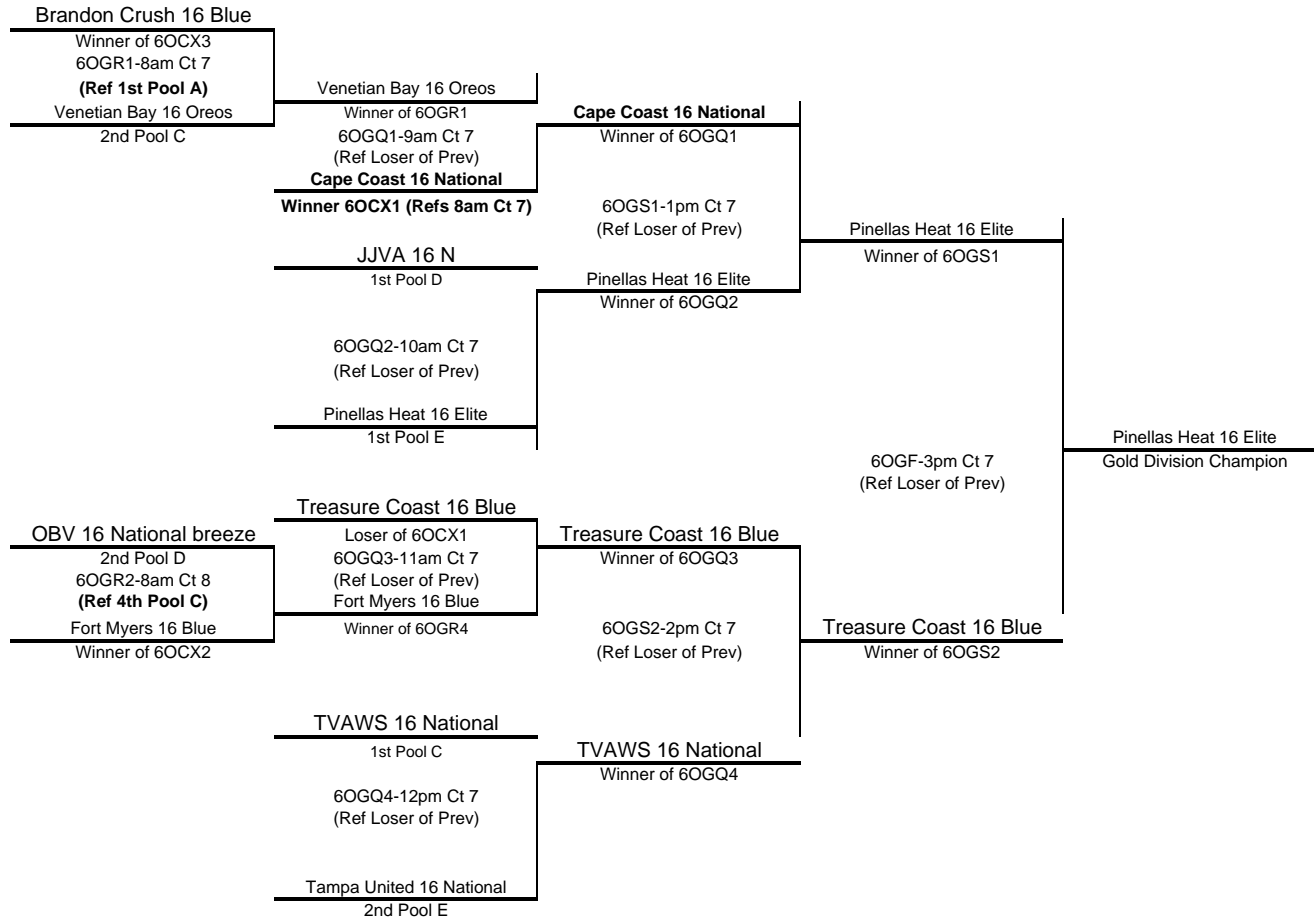

**16 Open Bracket Play and Consolation Matches Schedule-Sunday
Gold Bracket**