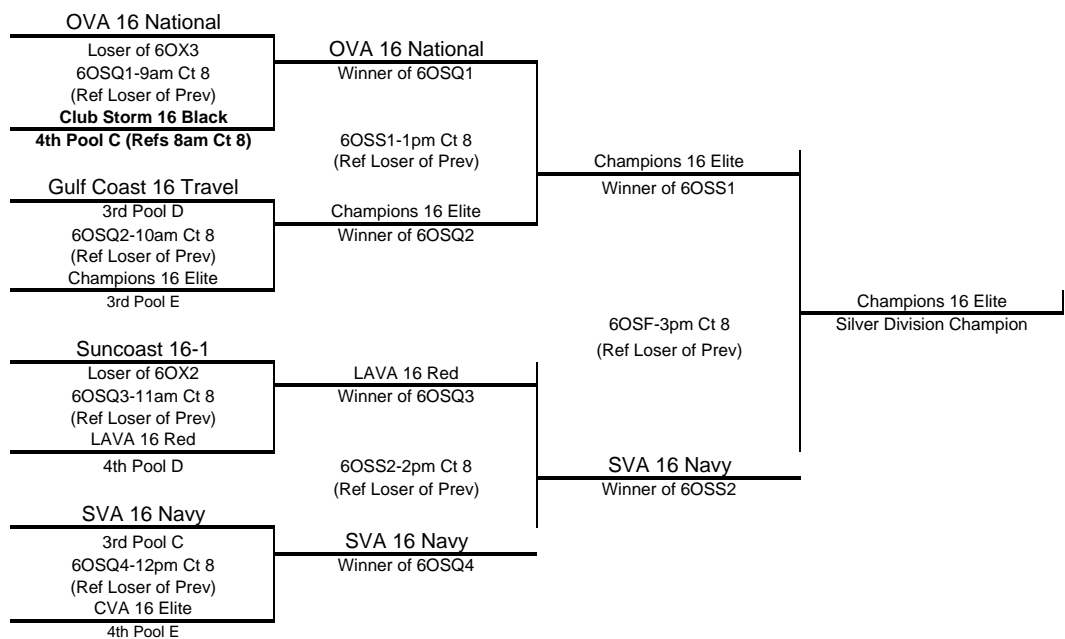

Pool D Tampa Convention Center				Matches		Games			Points			Finish
				Won	Lost	Won	Lost	%	Scored	Opponent	%	
1	JJVA 16N			3	0	6	0	1.00	153	103	1.485	1
2	OBV 16 National Breeze			2	1	4	3	0.57	159	134	1.187	2
3	LAVA 16 Red			0	3	0	6	0.00	98	150	0.653	4
4	Gulf Coast 16-1 Travel			1	2	3	4	0.43	122	145	0.841	3

Pool E Tampa Convention Center				Matches		Games			Points			Finish
				Won	Lost	Won	Lost	%	Scored	Opponent	%	
1	Pinellas Heat 16 Elite			3	0	6	0	1.00	150	95	1.579	1
2	Tampa United 16 National			2	1	4	3	0.57	153	138	1.109	2
3	Champions 16 Elite			1	2	3	4	0.43	134	157	0.854	3
4	CVA 16 Elite			0	3	0	6	0.00	105	152	0.691	4

Day	SAT		SAT		SAT		SAT		SAT		SAT		Day
Court	10		10		10		10		10		10		Court
Time	8am		9am		10am		11am		12pm		1pm		Time
Ref	2		1		3		1		2		4		Ref
Teams	1	3	2	4	1	4	2	3	3	4	1	2	Teams
Game 1	25	12	25	17	25	16	22	25	25	18	25	23	Game 1
Game 2	25	15	25	16	25	13	25	15	27	25	25	16	Game 2
Game 3							17	15					Game 3

16 Open 1st Round Crossover Matches-Saturday

**16 Open Bracket Play and Consolation Matches Schedule-Sunday
Gold Bracket**

Silver Bracket

16 Open Results

	Team Name	Team Code
Gold Champions	1 Pinellas Heat 16 Elite	FJ6PHEAT1FL
	2 Treasure Coast 16 Blue	FJ6TRCST1FL
	3 Cape Coast 16 National	FJ6CAPCO1FL
	3 TVAWS 16 National	FJ6TVAWS1FL
	5 Tampa United 16 National	FJ6UNITE1FL
	5 Fort Myers 16-Blue	FJ6FMVBA1FL
	5 JJVA 16N	FJ6JAXJR1FL
	5 Venetian Bay 16 Oreos	FJ6VBAYV1FL
	9 Brandon Crush 16 Blue	FJ6611901FL
9 OBV 16 National Breeze	FJ6OBVBC1FL	
Silver Champions	11 Champions 16U Elite	FJ6CHVBC1FL
	12 SVA 16 Navy	FJ6SVAVB1FL
	13 OVA 16 National	FJ6OVAVB2FL
	13 LAVA 16 RED	FJ6LAVAV1FL
	15 Club Storm 16 Black	FJ6STORM1FL
	15 Gulf Coast 16-1 Travel	FJ6GLFCO1FL
	15 MAV16 Travel-Kathy	FJ6MAVBL1FL
15 suncoast 16-1	FJ6SCVBC1FL	