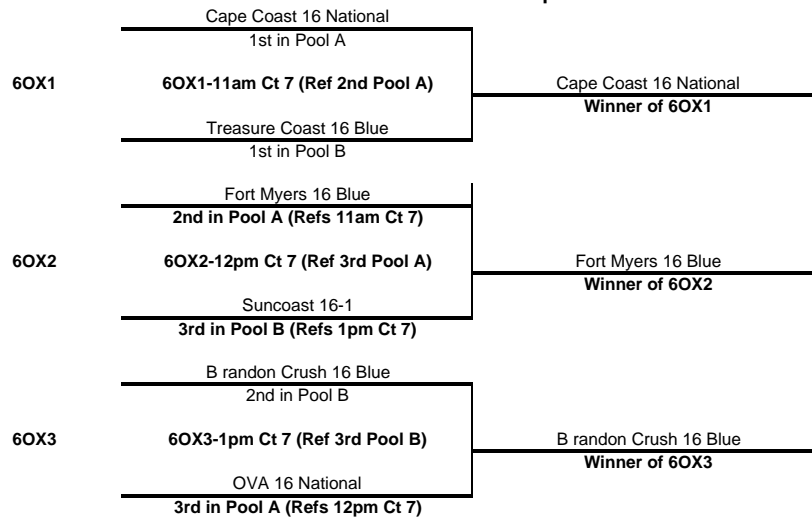

Pool D Tampa Convention Center				Matches		Games			Points			Finish
				Won	Lost	Won	Lost	%	Scored	Opponent	%	
1	JJVA 16N			3	0	6	0	1.00	153	103	1.485	1
2	OBV 16 National Breeze			2	1	4	3	0.57	159	134	1.187	2
3	LAVA 16 Red			0	3	0	6	0.00	98	150	0.653	4
4	Gulf Coast 16-1 Travel			1	2	3	4	0.43	122	145	0.841	3

Day	SAT		SAT		SAT		SAT		SAT		SAT		Day
Court	9		9		9		9		9		9		Court
Time	8am		9am		10am		11am		12pm		1pm		Time
Ref	2		1		3		1		2		4		Ref
Teams	1	3	2	4	1	4	2	3	3	4	1	2	Teams
Game 1	25	17	22	25	25	11	25	19	16	25	28	26	Game 1
Game 2	25	14	25	12	25	14	25	15	17	25	25	21	Game 2
Game 3			15	10									Game 3

Pool E Tampa Convention Center				Matches		Games			Points			Finish
				Won	Lost	Won	Lost	%	Scored	Opponent	%	
1	Pinellas Heat 16 Elite			3	0	6	0	1.00	150	95	1.579	1
2	Tampa United 16 National			2	1	4	3	0.57	153	138	1.109	2
3	Champions 16 Elite			1	2	3	4	0.43	134	157	0.854	3
4	CVA 16 Elite			0	3	0	6	0.00	105	152	0.691	4

Day	SAT		SAT		SAT		SAT		SAT		SAT		Day
Court	10		10		10		10		10		10		Court
Time	8am		9am		10am		11am		12pm		1pm		Time
Ref	2		1		3		1		2		4		Ref
Teams	1	3	2	4	1	4	2	3	3	4	1	2	Teams
Game 1	25	12	25	17	25	16	22	25	25	18	25	23	Game 1
Game 2	25	15	25	16	25	13	25	15	27	25	25	16	Game 2
Game 3							17	15					Game 3

16 Open 1st Round Crossover Matches-Saturday